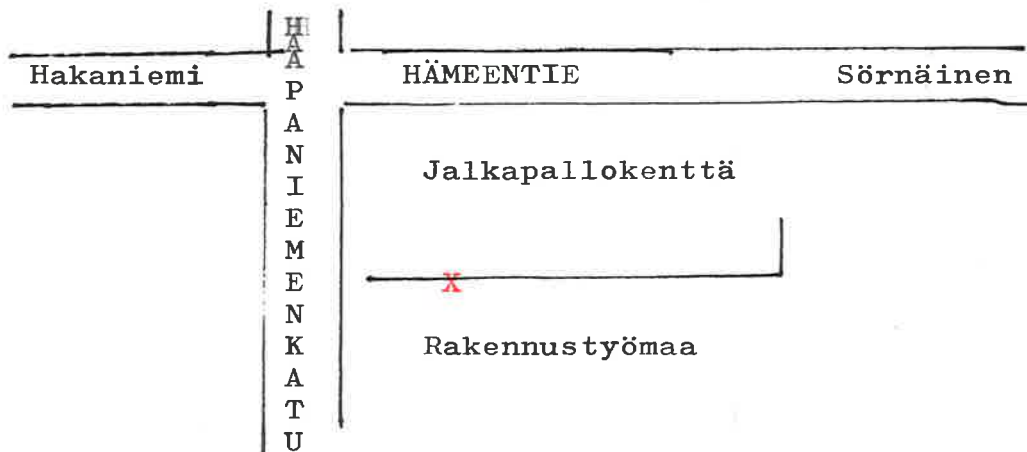

Hello

This an invitation to Ääri-performance. Ääri is a durational performance by Reality Research Center occurring over a year. It studies the possibilities for artistic practices situated outside of so called digicapitalism. The performance is accessed through participation in the rules below.

#### THE RULES

1. The performance is analogue ~~and~~ as it happens outside of digital recording and communication.
2. The core of the performance consists of monthly meetings, that take place every second Saturday from 15.00-18.00. The location of each meeting is decided in the previous meeting.
3. The meetings take place in ~~spaces~~ secure and private spaces free from online interventions of mobile phones, tablets, computers, televisions and other such devices. This includes communication that occurs outside of these meetings.
4. The makers of the performance are those who attend the meetings. The makers define the nature and the modes of operation of the performance in each meeting.
5. One is invited to the performance through this letter. Do not document the letter. Do not show it, or talk about it, to anyone.
6. There are ~~two~~ strings of two colours in the envelope.  
Green = I will attend the next meeting.  
Red = I will not attend the next meeting.  
Take one of each. When you have made your choice, tie the right string to the fence at the spot marked with an X.